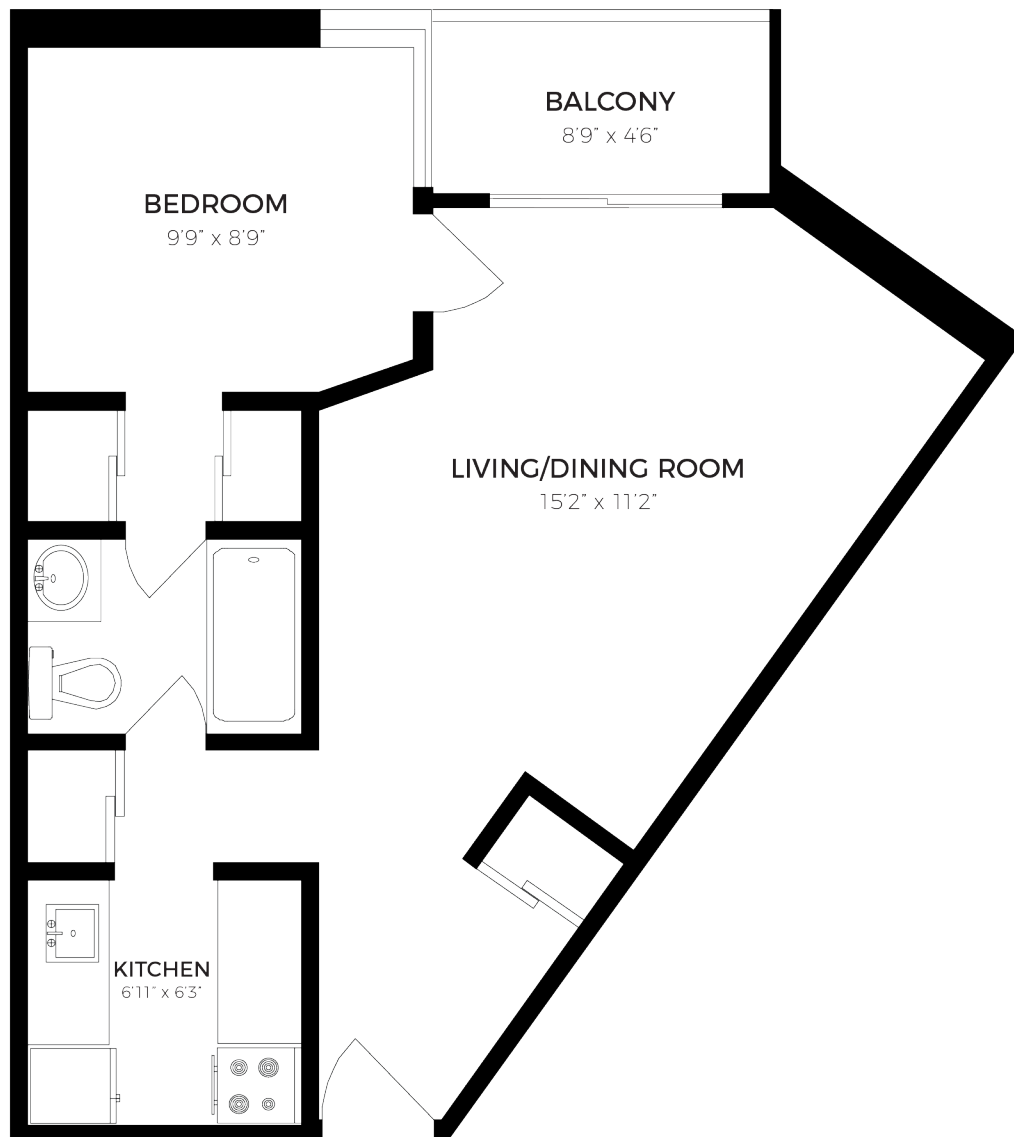

HENDRY HOUSE

1265 BURNABY ST, VANCOUVER

1 BEDROOM | PLAN B1

Dimensions, square footage and floor plans are approximate only.
Hollyburn Properties reserves the right to make changes or modifications without notice.